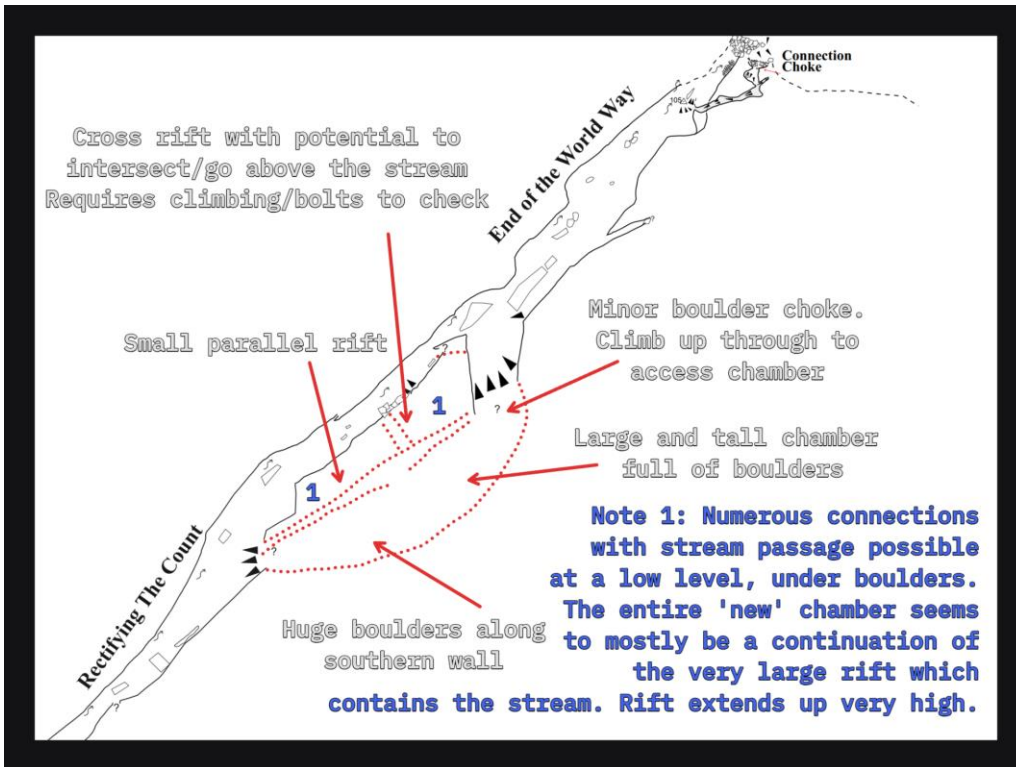

31/3/2024 #4732 #0252 Torca la Decepción

Andrew Northall and Matt Wire.

A trip to check out various question marks on the survey. Our findings reported as annotated surveys below.

Oxbow in streamway just before Armageddon

Passage climbing up out of streamway just before armageddon

The small passage leading to a question mark on the survey above (adjacent to the 'end of the world way' text) was investigated and found to be a climb up a mud slope to what looks to be a large space beyond. This will require bolting to access. I am intending to return to bolt it this expedition.