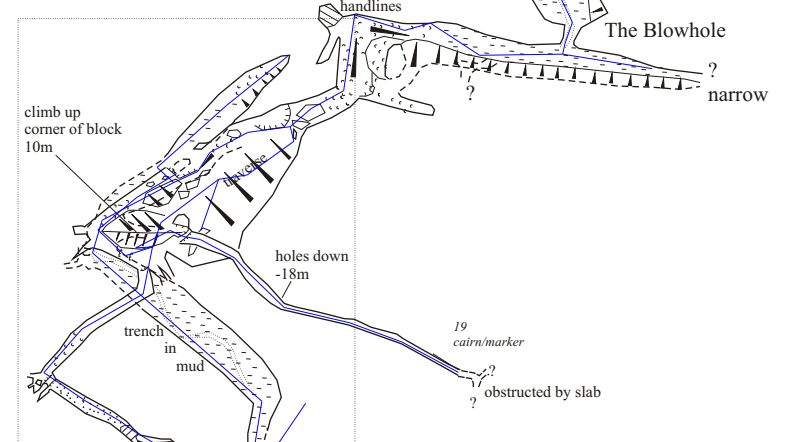

CVE 4370

CUEVA-CUBO DE LA REÑADA 0048

CUEVA DEL COMELLANTES 0040