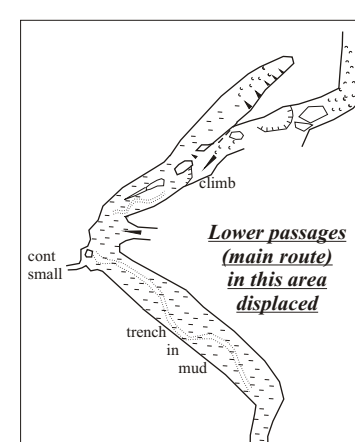

CVE 4370

CUEVA-CUBO DE LA REÑADA 0048

CUEVA DEL COMELLANTES 0040