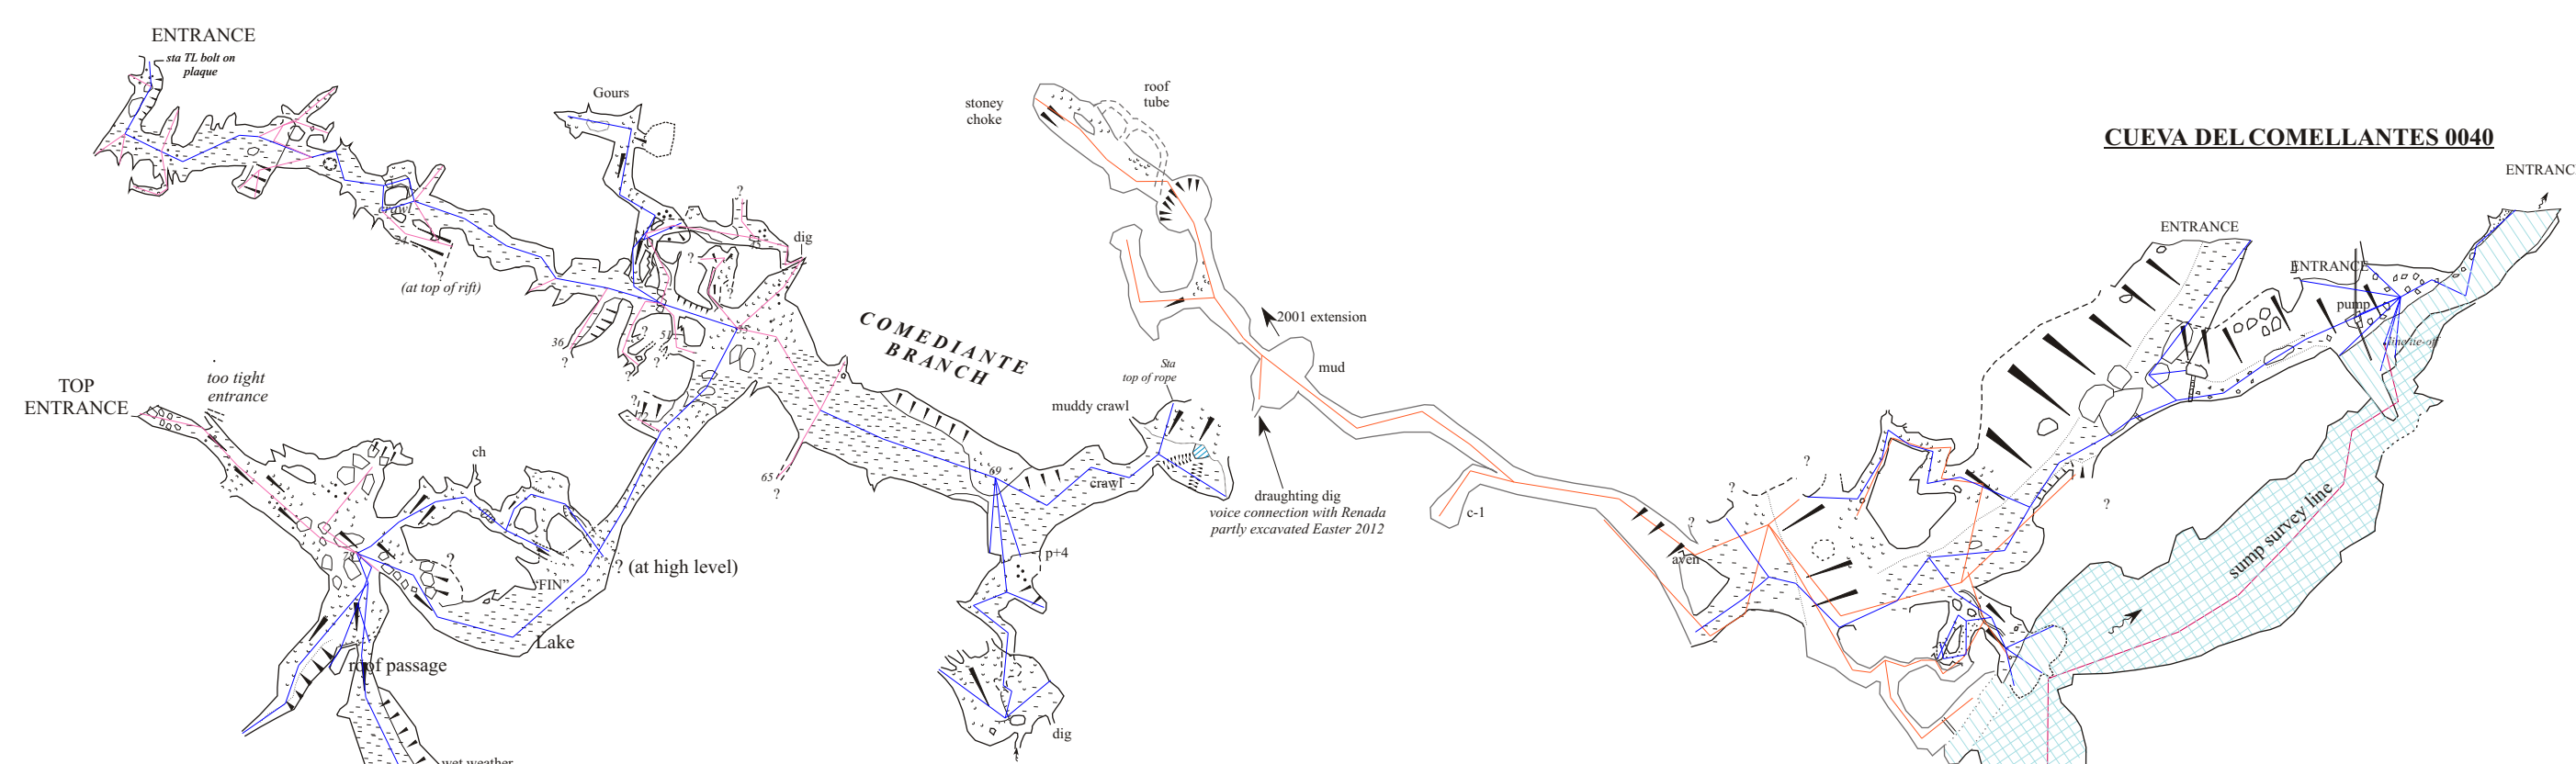

CVE 4370

CUEVA-CUBO DE LA REÑADA 0048

CUEVA DEL COMELLANTES 0040