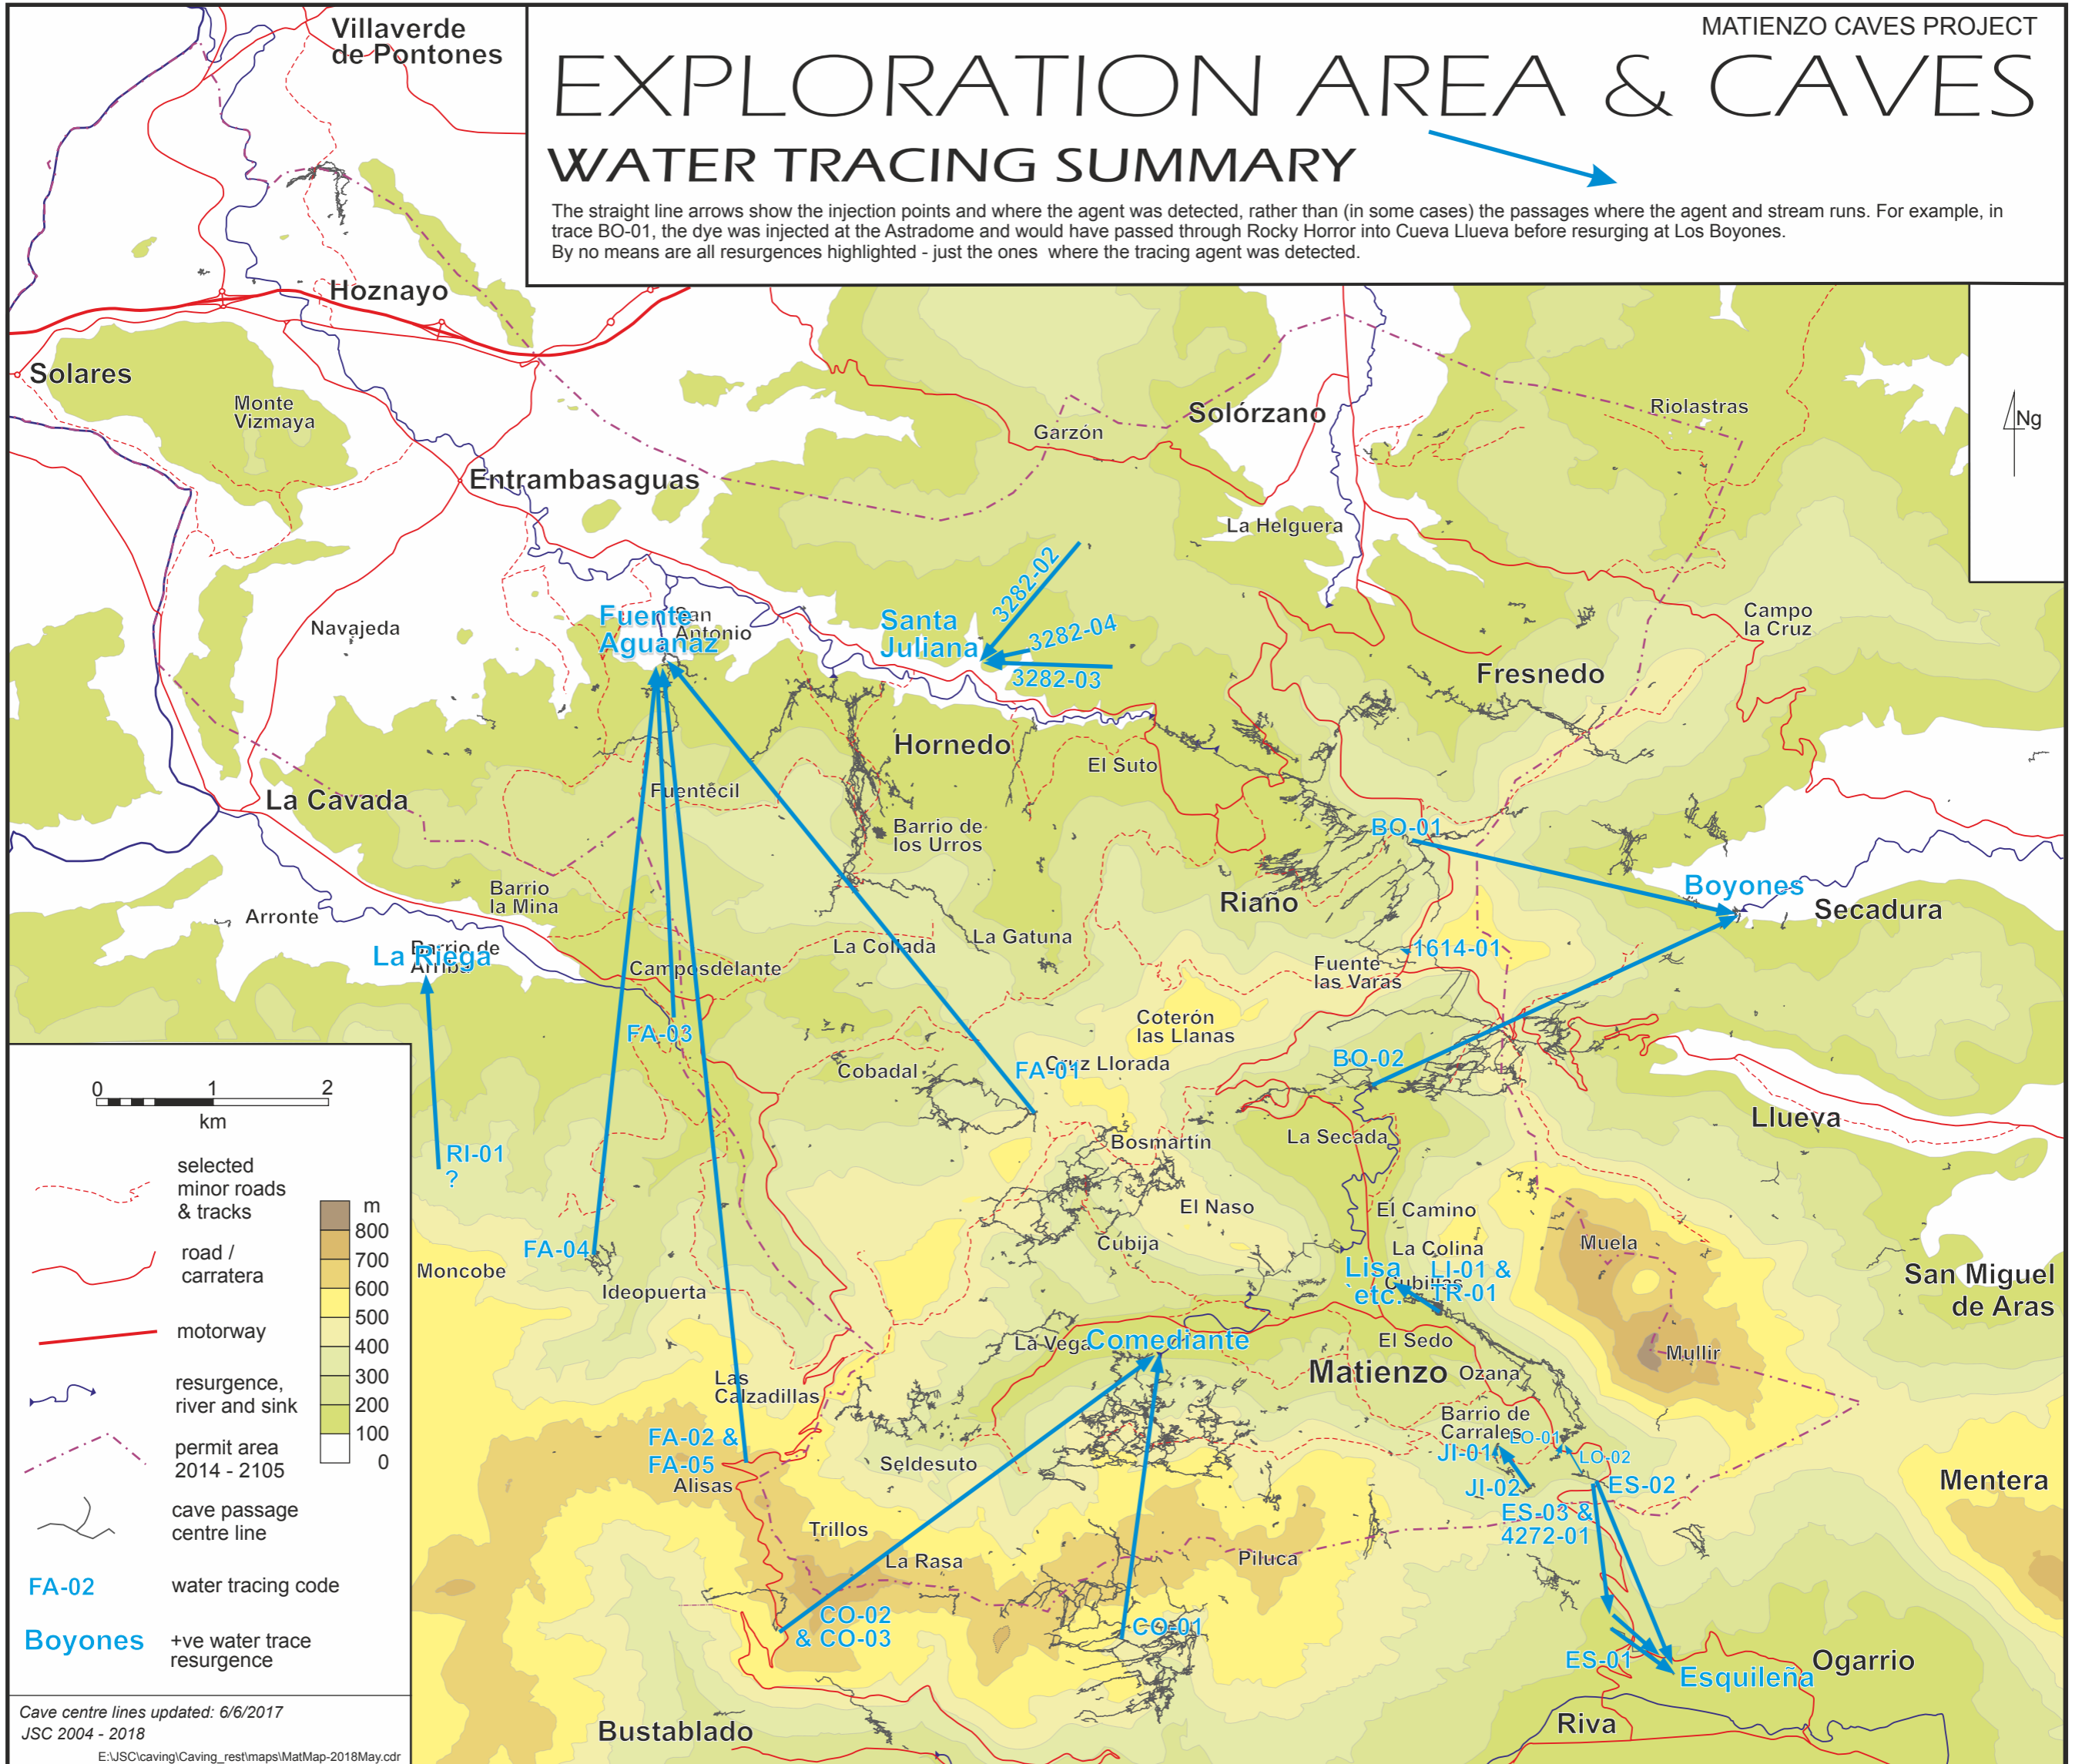

EXPLORATION AREA & CAVES

WATER TRACING SUMMARY

The straight line arrows show the injection points and where the agent was detected, rather than (in some cases) the passages where the agent and stream runs. For example, in trace BO-01, the dye was injected at the Astradome and would have passed through Rocky Horror into Cueva Llueva before resurging at Los Boyones. By no means are all resurgences highlighted - just the ones where the tracing agent was detected.

Cave centre lines updated: 6/6/2017
JSC 2004 - 2018
E:\JSC\caving\Caving_restmaps\MatMap-2018May.cdr