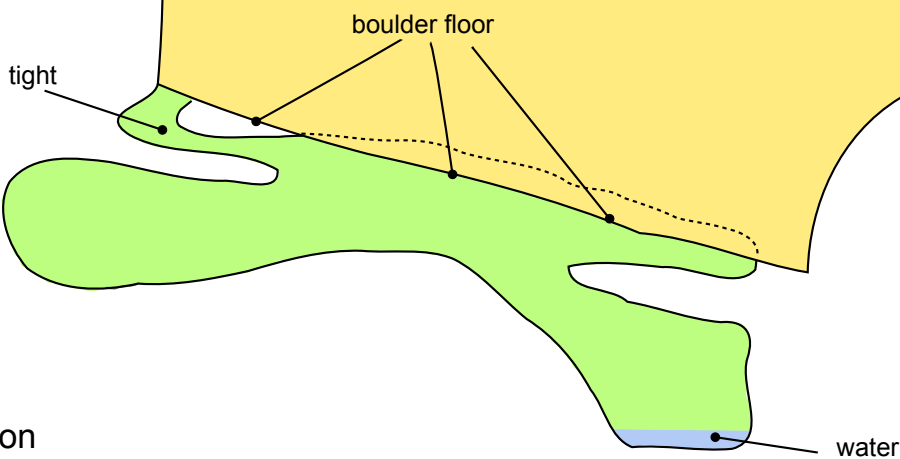

entrance

site 4406 elevation - Navajeda

443836 4801672 74m

Length:30 Depth:13

Surveyed: August 2016 by Phil Goodwin

Drawn in Inkscape: Phil Goodwin

Matienzo Caves 2016

Profile on
101 281
↔