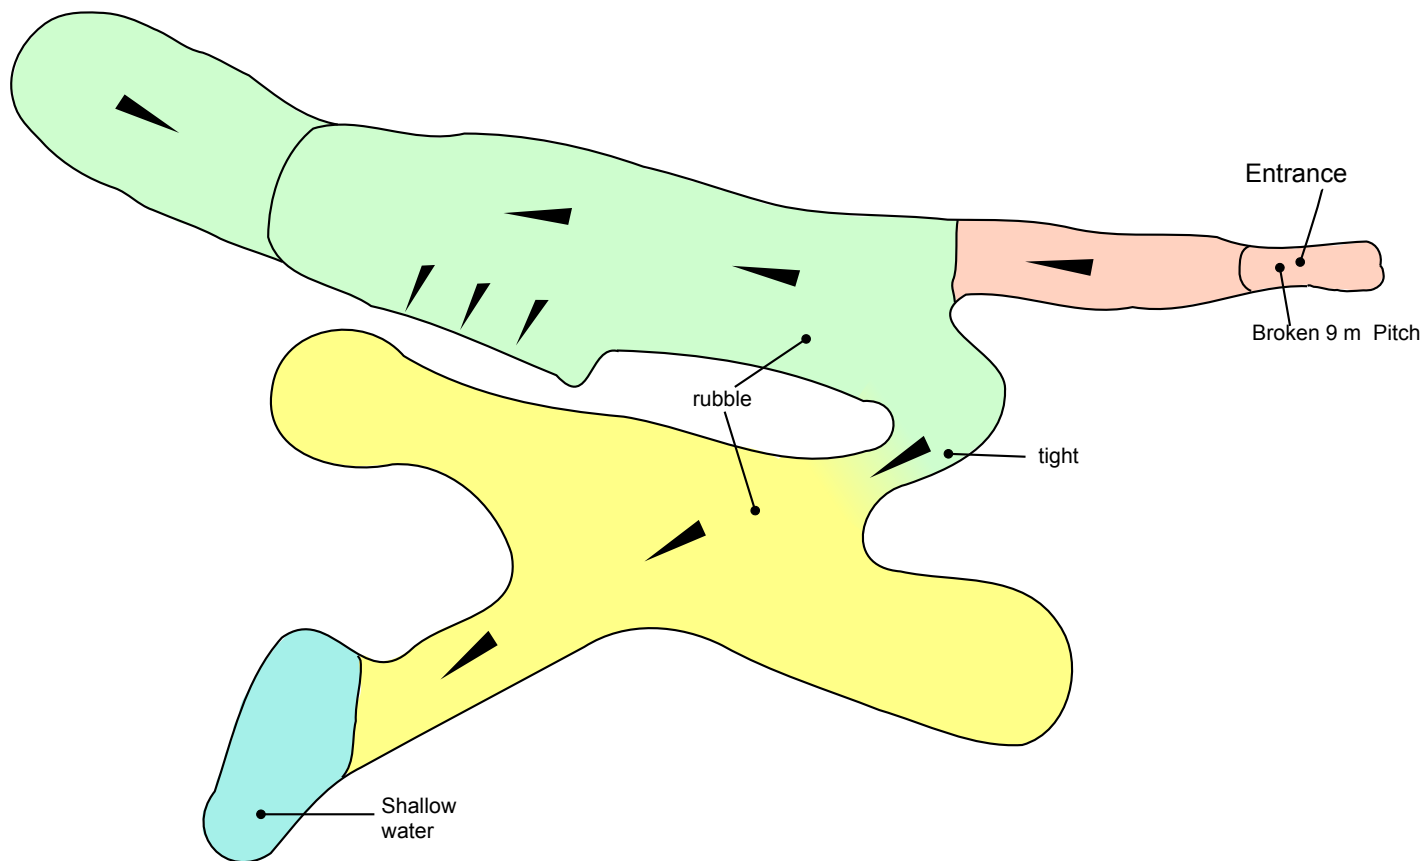

site 4406 Plan

Small cave near Navajeda Church

446680 4798089 74m

Length: 30m Depth:13m

Surveyed: March 2016 by Phil Goodwin

Drawn in Inkscape: Phil Goodwin

Matienzo Caves 2016

North

Scale in metres