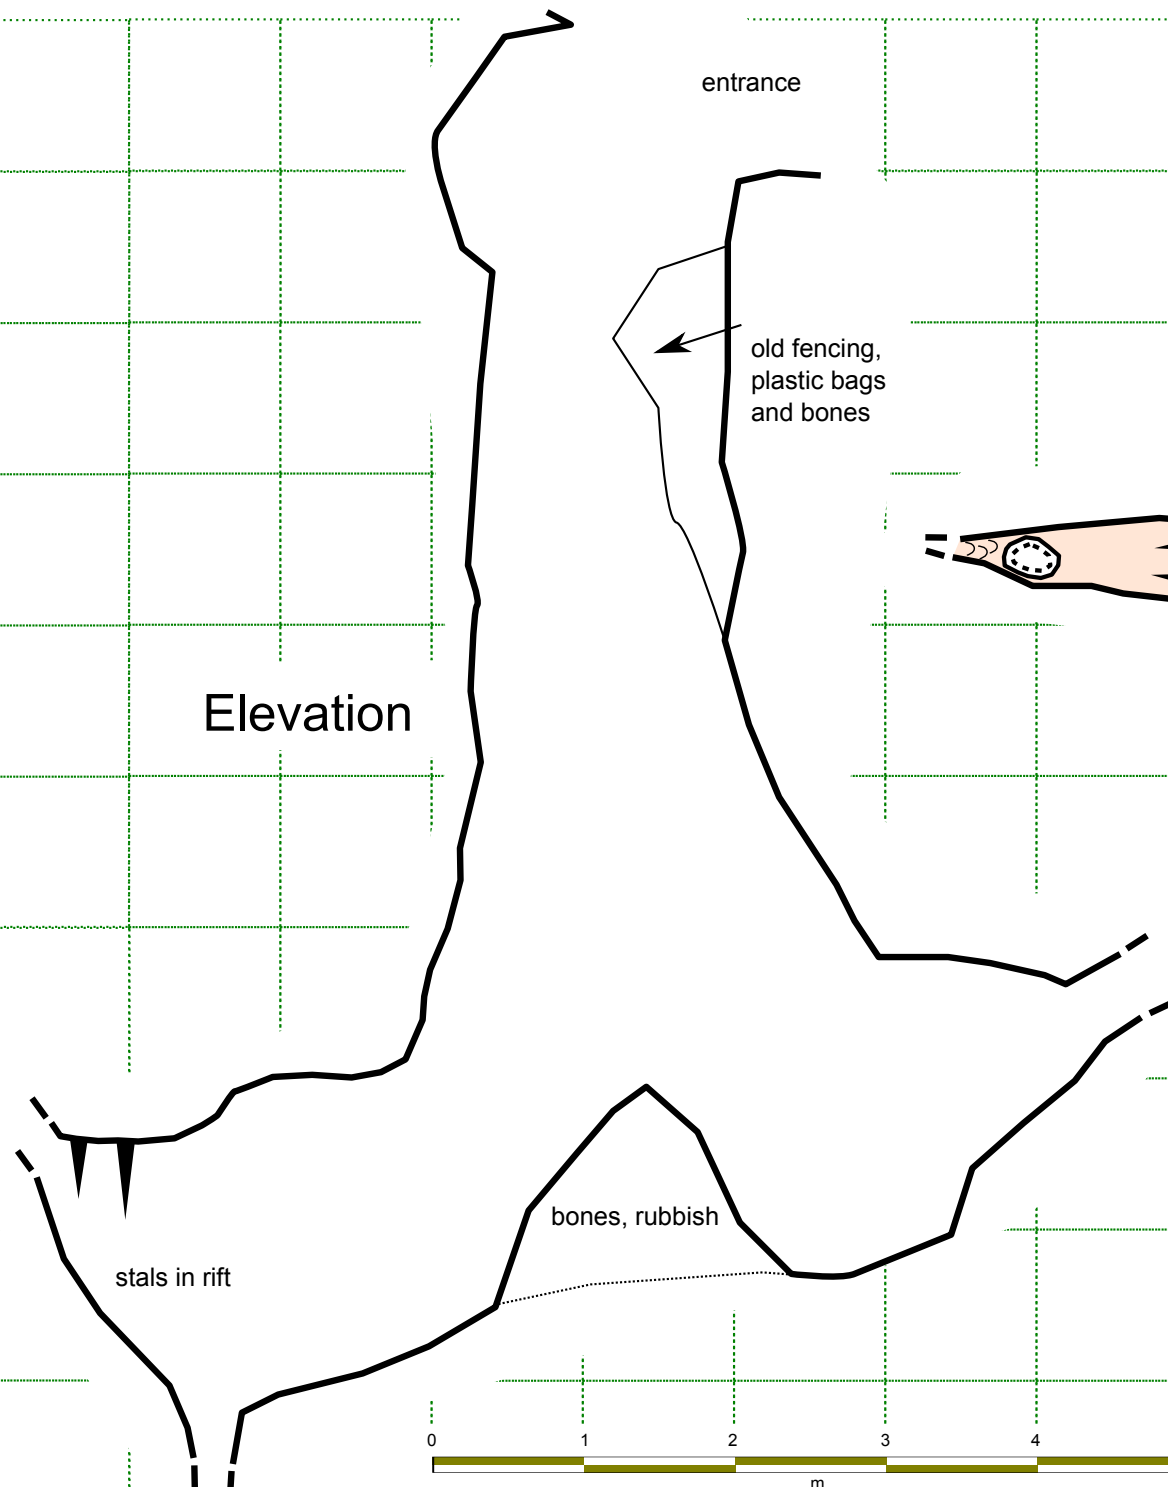

Elevation

Plan

site 4215: shaft
Cueto 30T 0453408 4796113 (WGS84) Altitude 372m
Length: 6m Depth: 8m
Surveyed: August 2015
Barch 15-01 Nigel Dibben Sketch using Disto D2 and compass
Drawn in Inkscape: Nigel Dibben
Matienzo Caves 2015