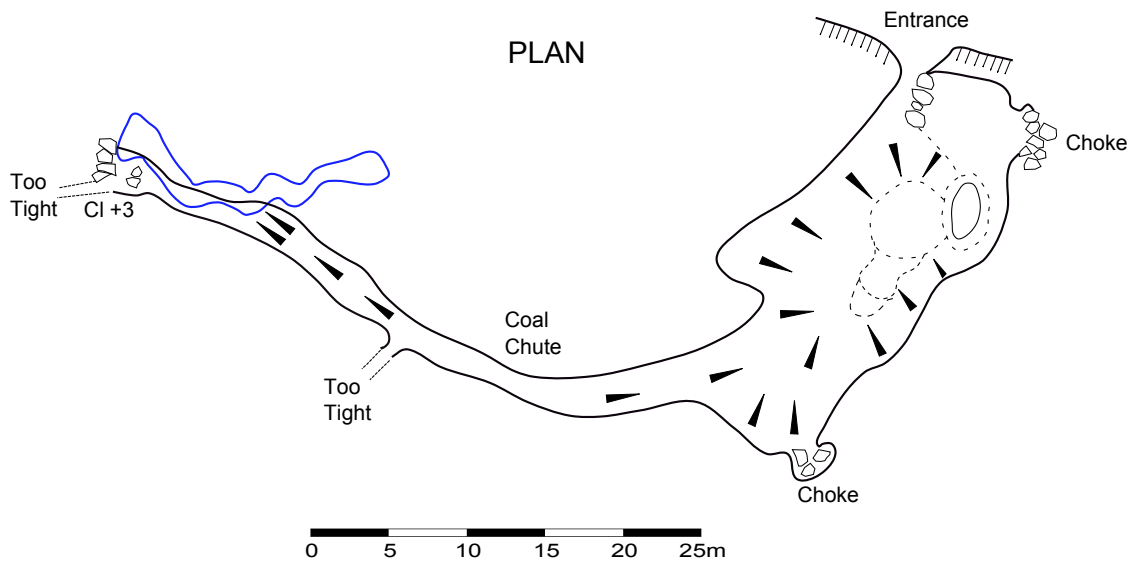

Nm

PLAN

CUEVA 4089, RIOLASTRAS, CANTABRIA

Grid Ref - 30T 0455428 4803153 (datum ETRS89), Altitude 123m,
 Magnetic declination 0.97 degrees to ETRS89 grid
 Length 132m, Depth 38m
 Explored, Surveyed and Drawn - August 2014
 John Clarke, Harry Long, Phil Ryder, Chris Smith