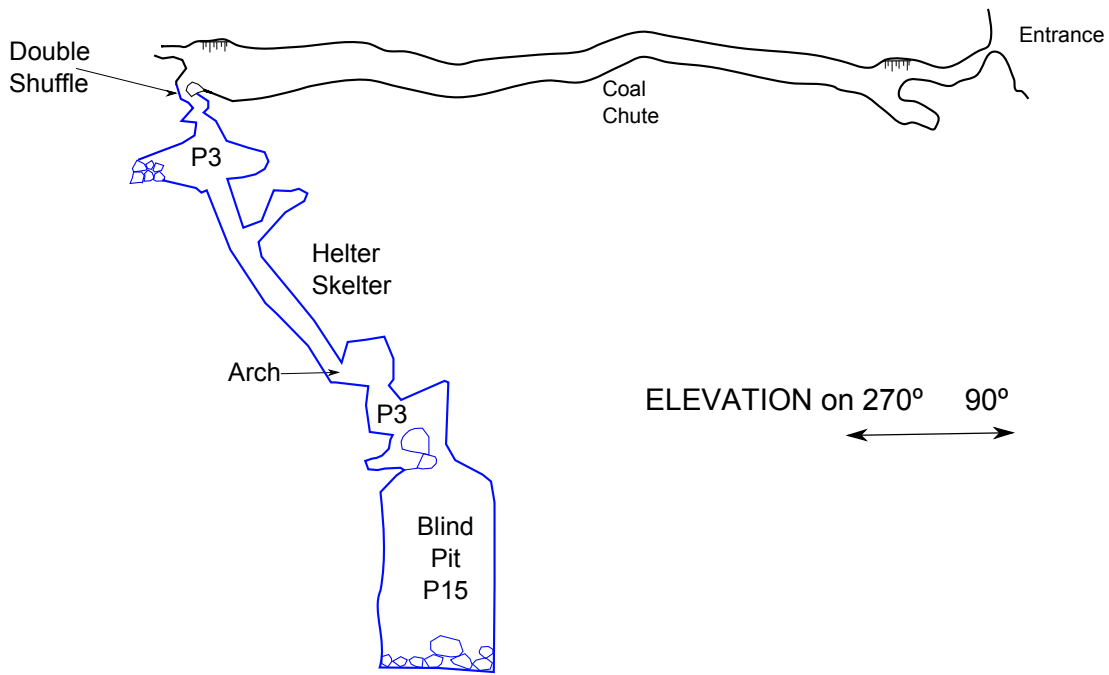

Nm

PLAN

CUEVA 4089, RIOLASTRAS, CANTABRIA

Grid Ref - 30T 0455428 4803153 (datum ETRS89), Altitude 123m,
 Magnetic declination 0.97 degrees to ETRS89 grid
 Length 132m, Depth 38m
 Explored, Surveyed and Drawn - August 2014
 John Clarke, Harry Long, Phil Ryder, Chris Smith