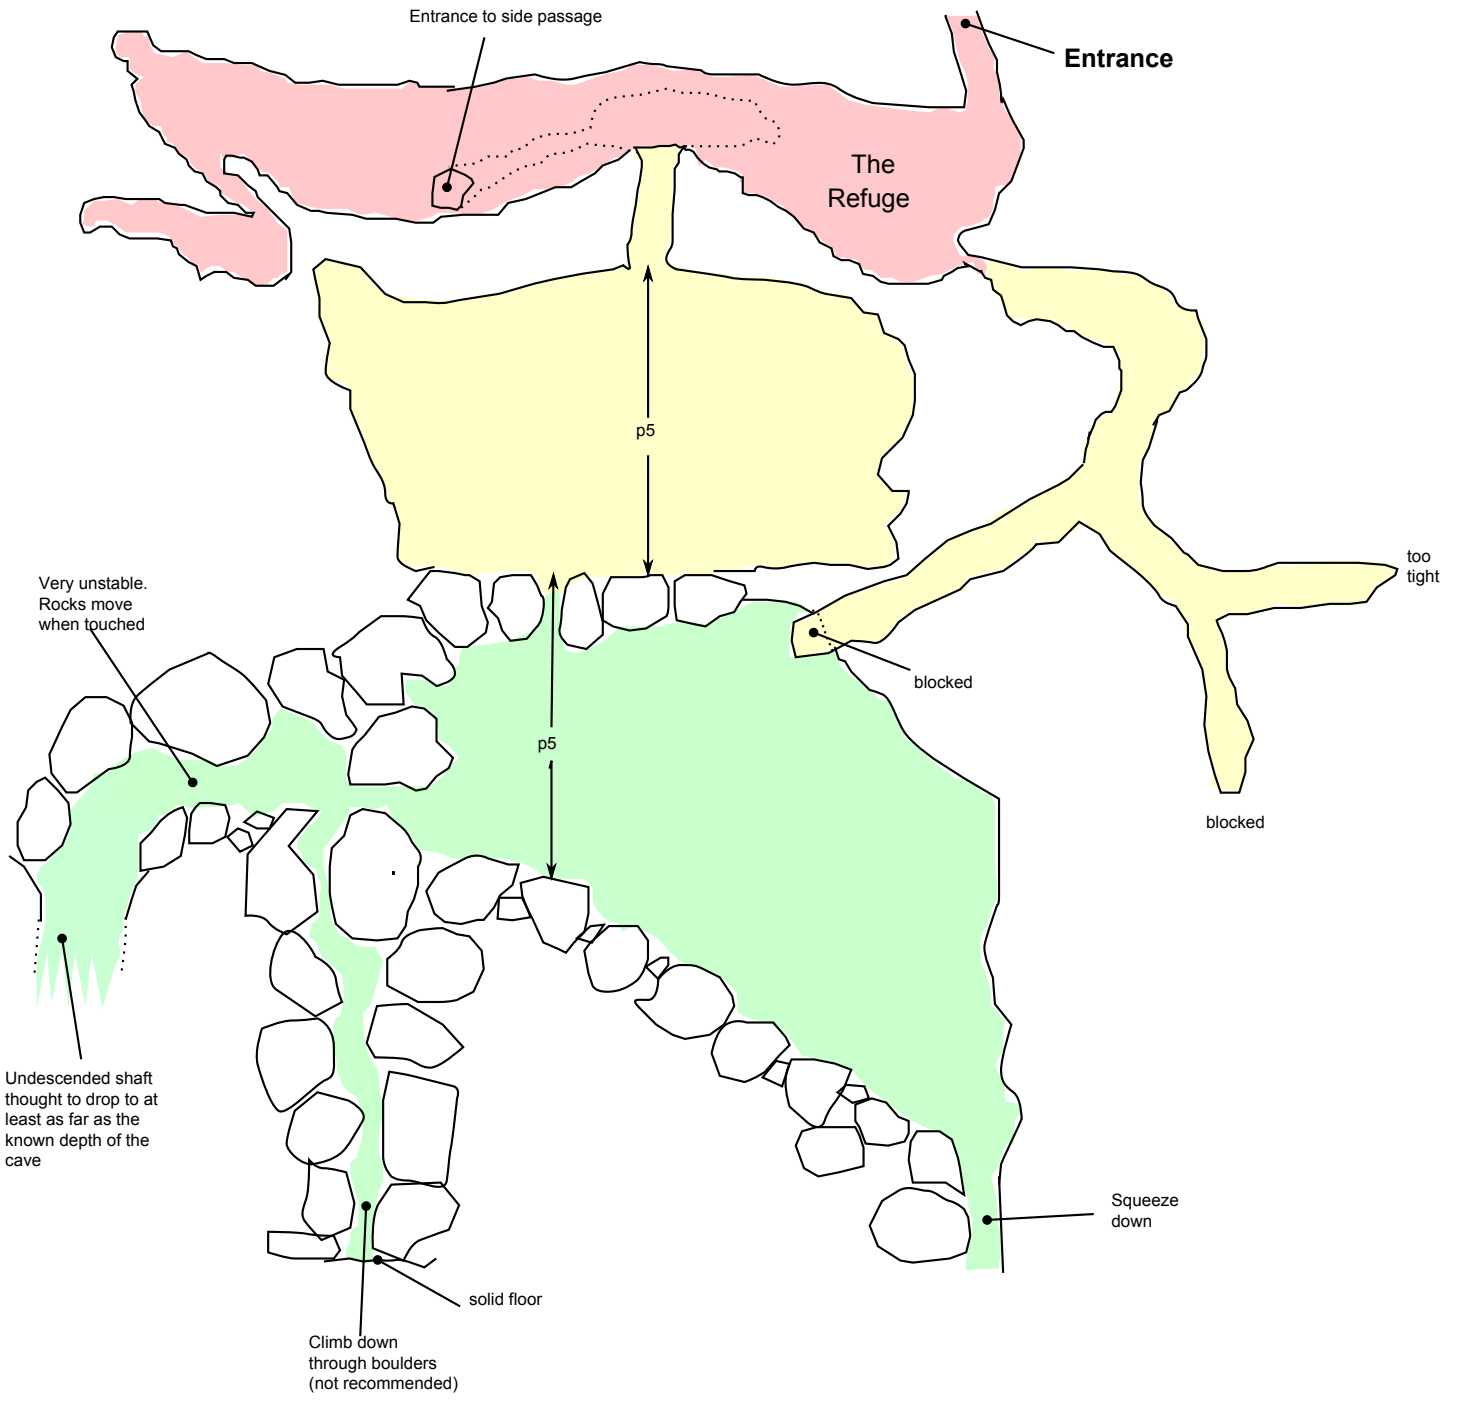

site 3543 Civil War Cave

Elevation

Elevation on 221° - 041°, facing 331°
See plan for survey details

Drawn in Inkscape by Phil Goodwin

Matienzo Caves 2013

Colour used only to highlight different areas